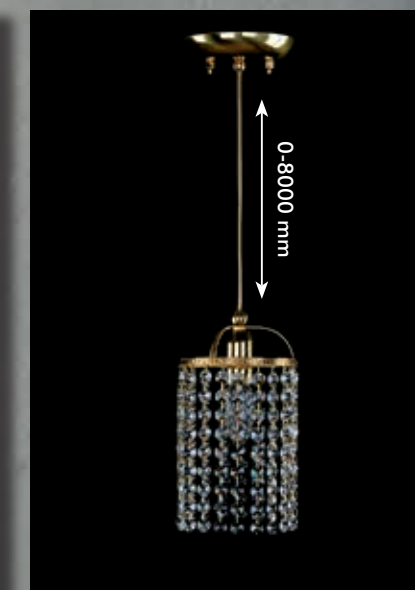

476. SMALL GAME 04-05

477. SMALL GAME 05-05

478. SMALL GAME 04-01

479. SMALL GAME 94-01 WL

480. SMALL GAME 05-01

481. SMALL GAME 95-01 WL

Number	Chandelier	Certification	Dimension (mm)	Wattage (W)	Carton (mm)	Trimmings
476	SMALL GAME 04-05	6-01	370x270 (1020)	5x40	430x360x280	
477	SMALL GAME 05-05	6-01	370x240 (990)	5x40	430x360x280	
478	SMALL GAME 04-01	6-01	120x270 (1020)	1x40	350x260x172	
479	SMALL GAME 94-01 WL	9-01	130x240	1x40	350x260x172	
480	SMALL GAME 05-01	6-01	120x240(990)	1x40	350x260x172	
481	SMALL GAME 95-01 WL	9-01	130x310	1x40	350x260x172	