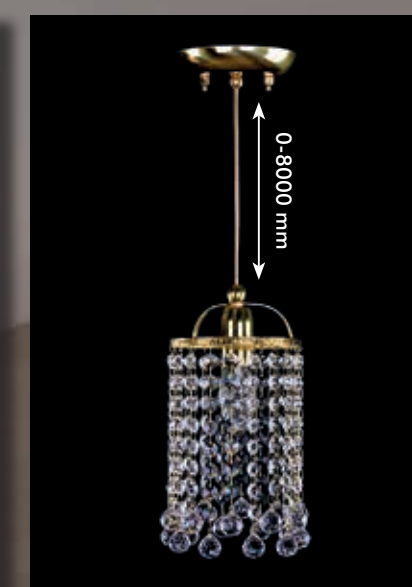

485. SMALL GAME 07-05

486. SMALL GAME 08-05

487. SMALL GAME 07-01

488. SMALL GAME 97-01 WL

489. SMALL GAME 08-01

490. SMALL GAME 98-01 WL

Number	Chandelier	Certification	Dimension (mm)	Wattage (W)	Carton (mm)	Trimmings
485	SMALL GAME 07-05	6-01	370x310 (1060)	5x40	430x360x280	  
486	SMALL GAME 08-05	6-01	370x295 (1045)	5x40	430x360x280	  
487	SMALL GAME 07-01	6-01	120x310 (1060)	1x40	350x260x172	  
488	SMALL GAME 97-01 WL	9-01	120x340	1x40	350x260x172	  
489	SMALL GAME 08-01	6-01	120x295 (1045)	1x40	350x260x172	  
490	SMALL GAME 98-01 WL	9-01	120x355	1x40	350x260x172	  