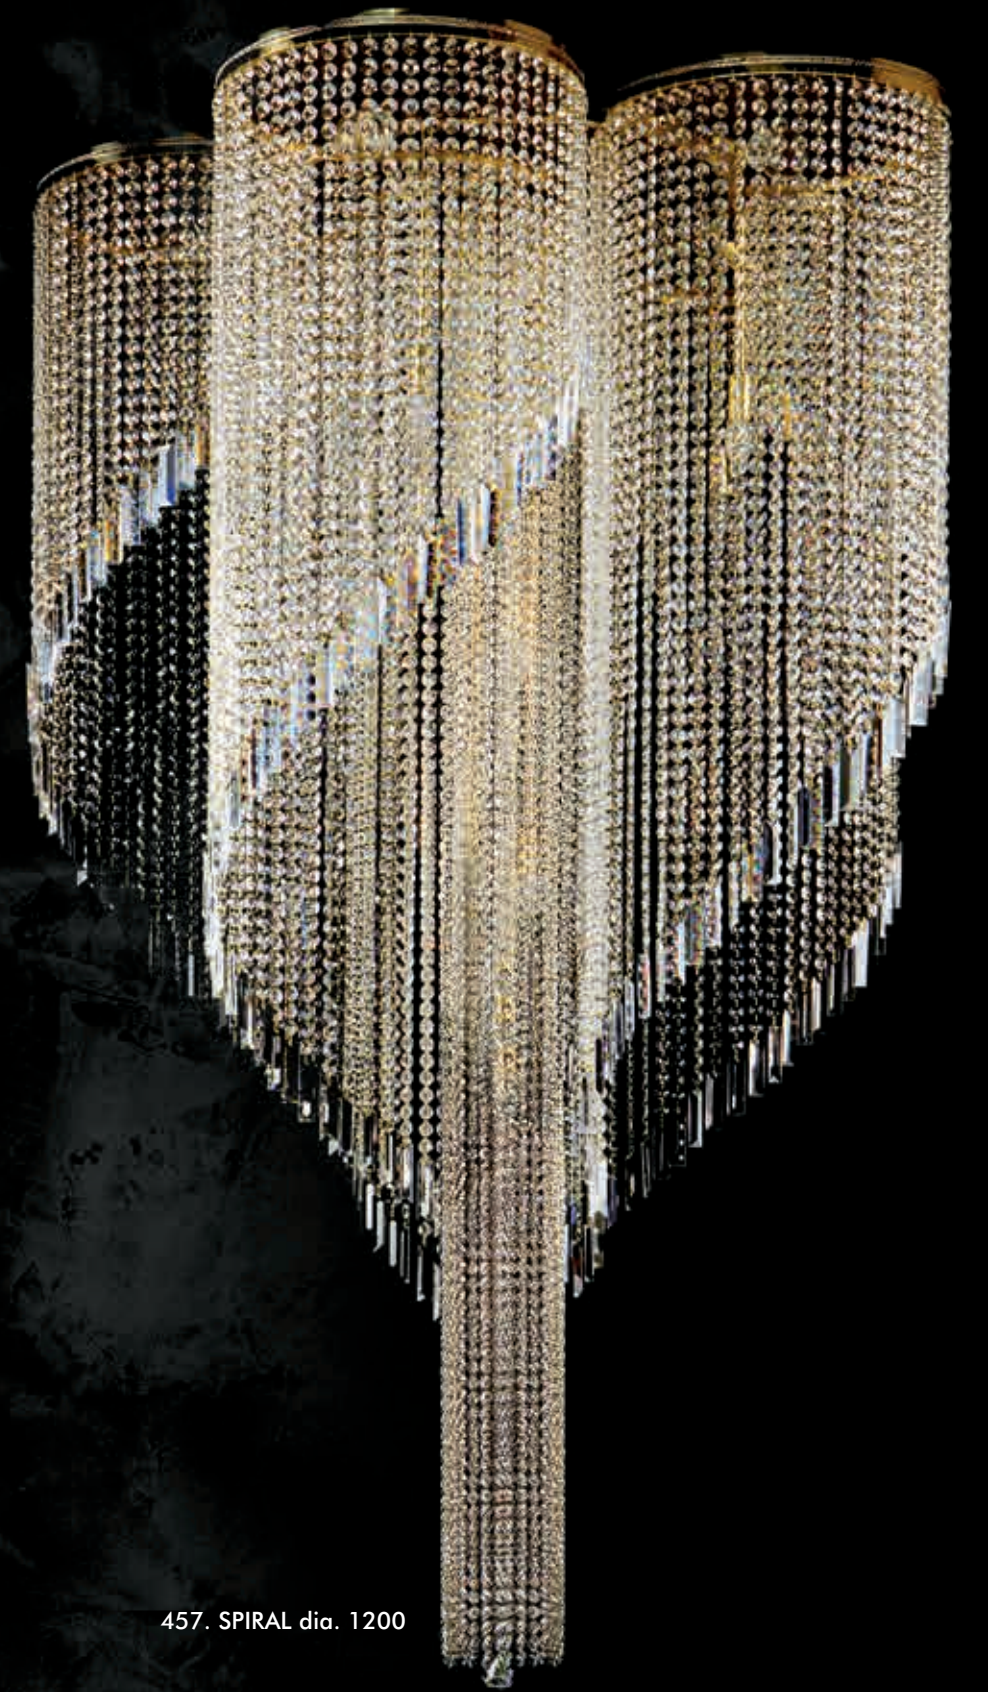

457. SPIRAL dia. 1200

Number	Chandelier	Certification	Dimension (mm)	Wattage (W)	Carton (mm)
456	SPIRAL dia. 400x2300 drops	6-05	400x2300	12x40	520x520x360
457	SPIRAL dia. 1200	6-05	1200x2300	5x40+15x60	1200x1200x250

Trimmings