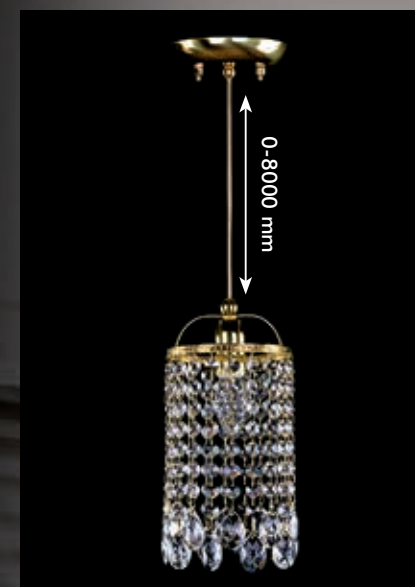

487. SMALL GAME 07-01