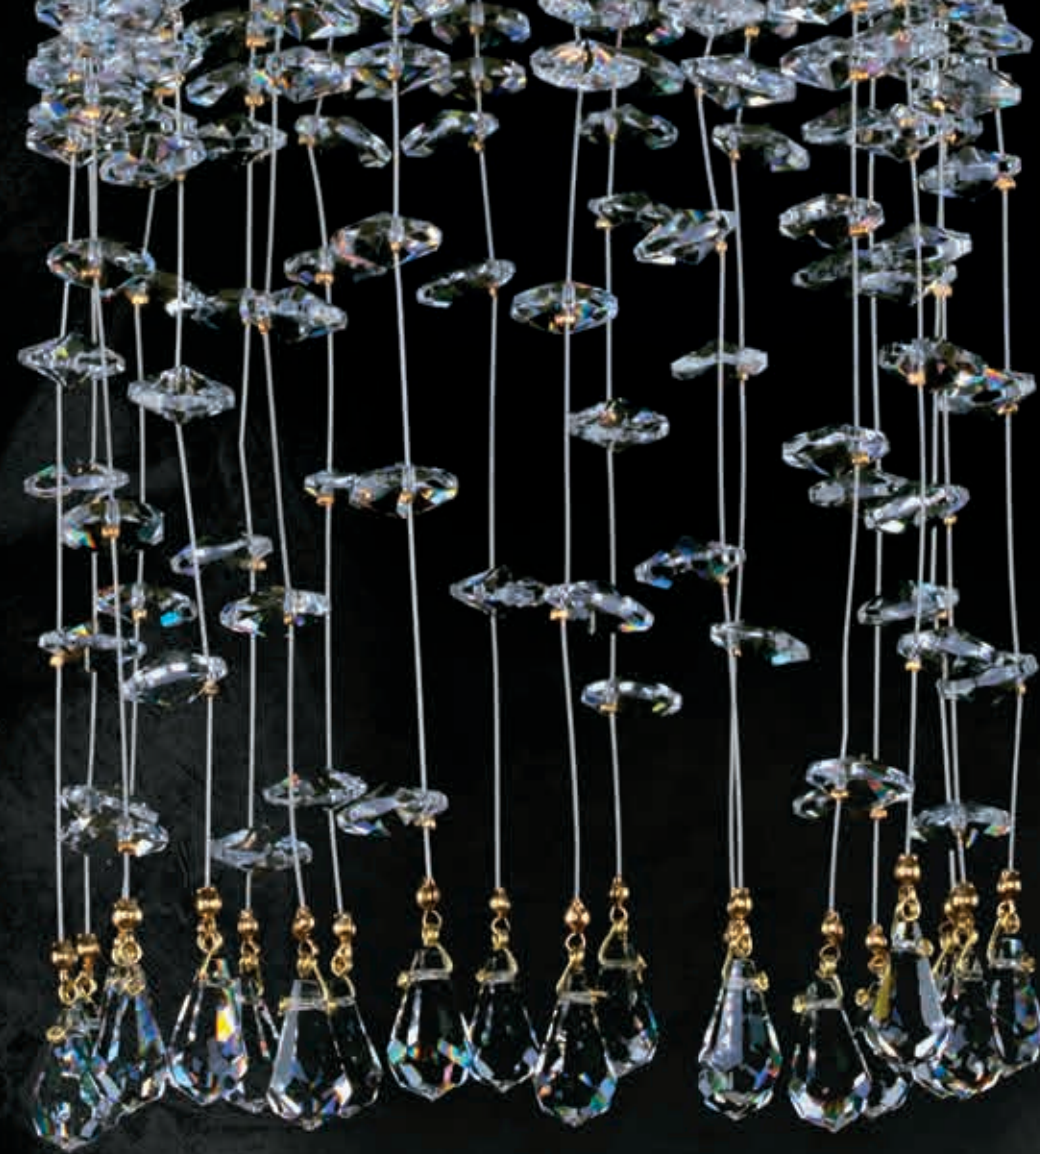

469. SMALL GAME 01-01

Number	Chandelier	Certification	Dimension (mm)	Wattage (W)	Carton (mm)	Trimings
467	SMALL GAME 01-05	6-01	370x340 (1090)	5x40	430x360x280	
468	SMALL GAME 91-01 WL	9-01	130x410	1x40	350x260x172	
469	SMALL GAME 01-01	6-01	120x340 (1090)	1x40	350x260x172