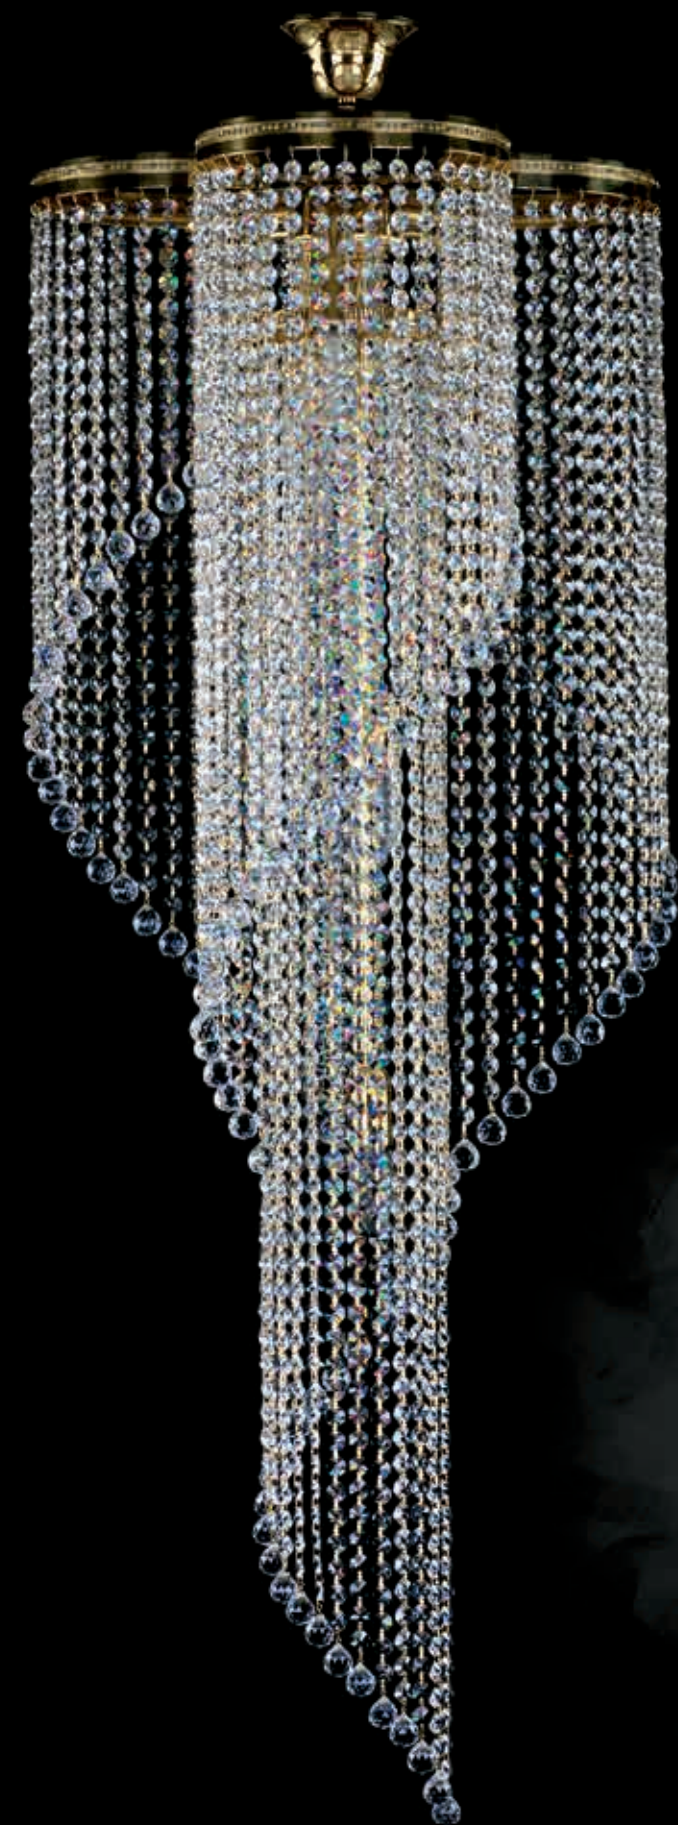

458. POEMA

Number	Chandelier	Certification	Dimension (mm)	Wattage (W)	Carton (mm)	Trimings
458	POEMA	6-01	500x1300	9x40	520x520x360