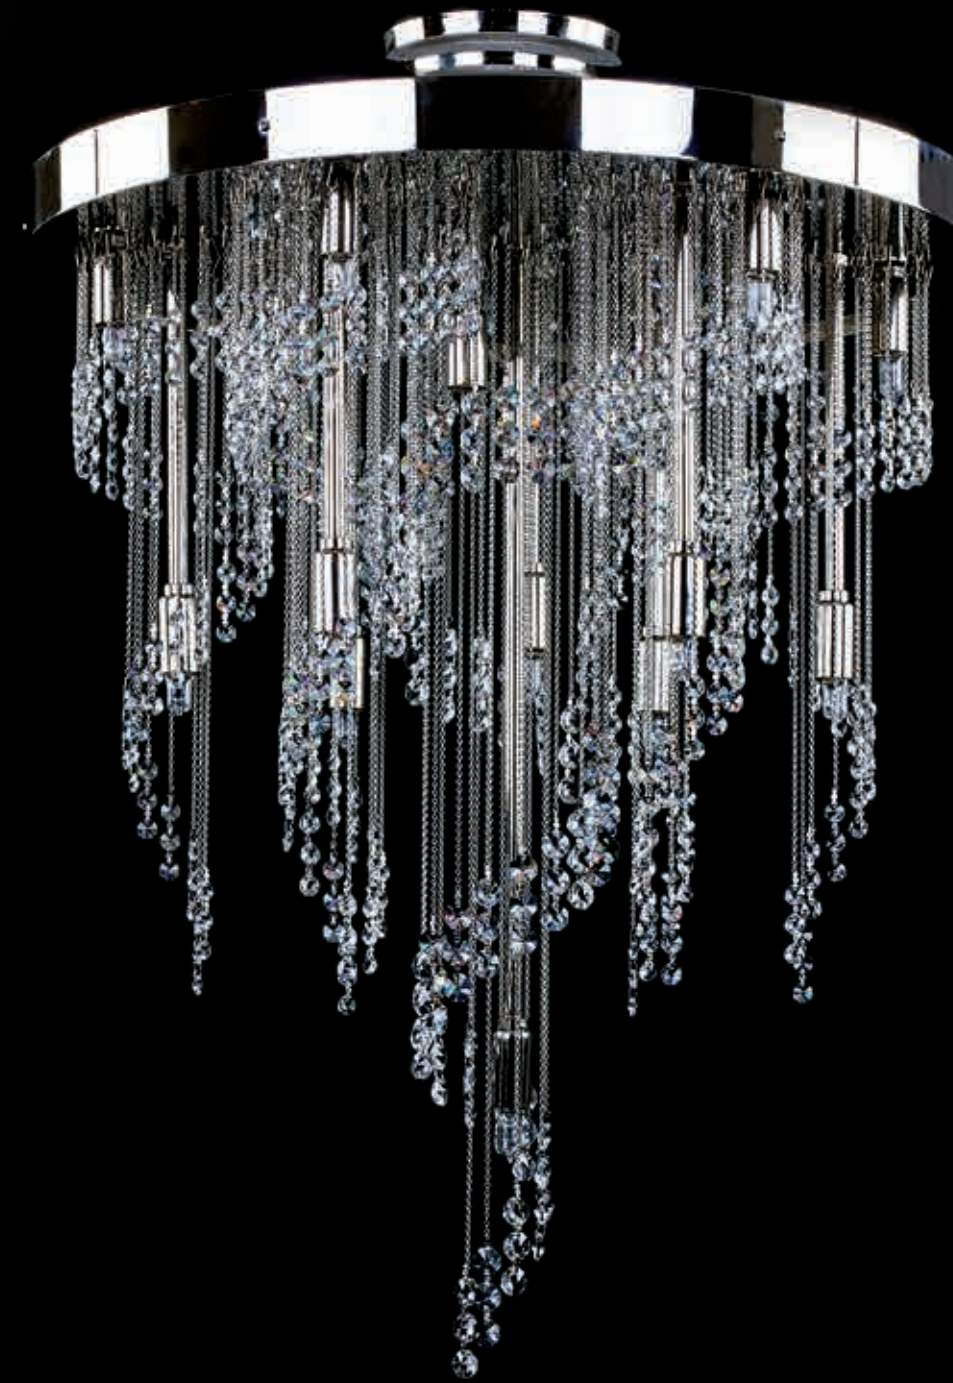

435. ERIN nickel

Number	Chandelier	Certification	Dimension (mm)	Wattage (W)	Carton (mm)	Trimmings
434	PETRONELA	6-06	610x700	7x35G9	620x620x300	-
435	ERIN nickel	6-05	500x600	15x35G9	520x520x260